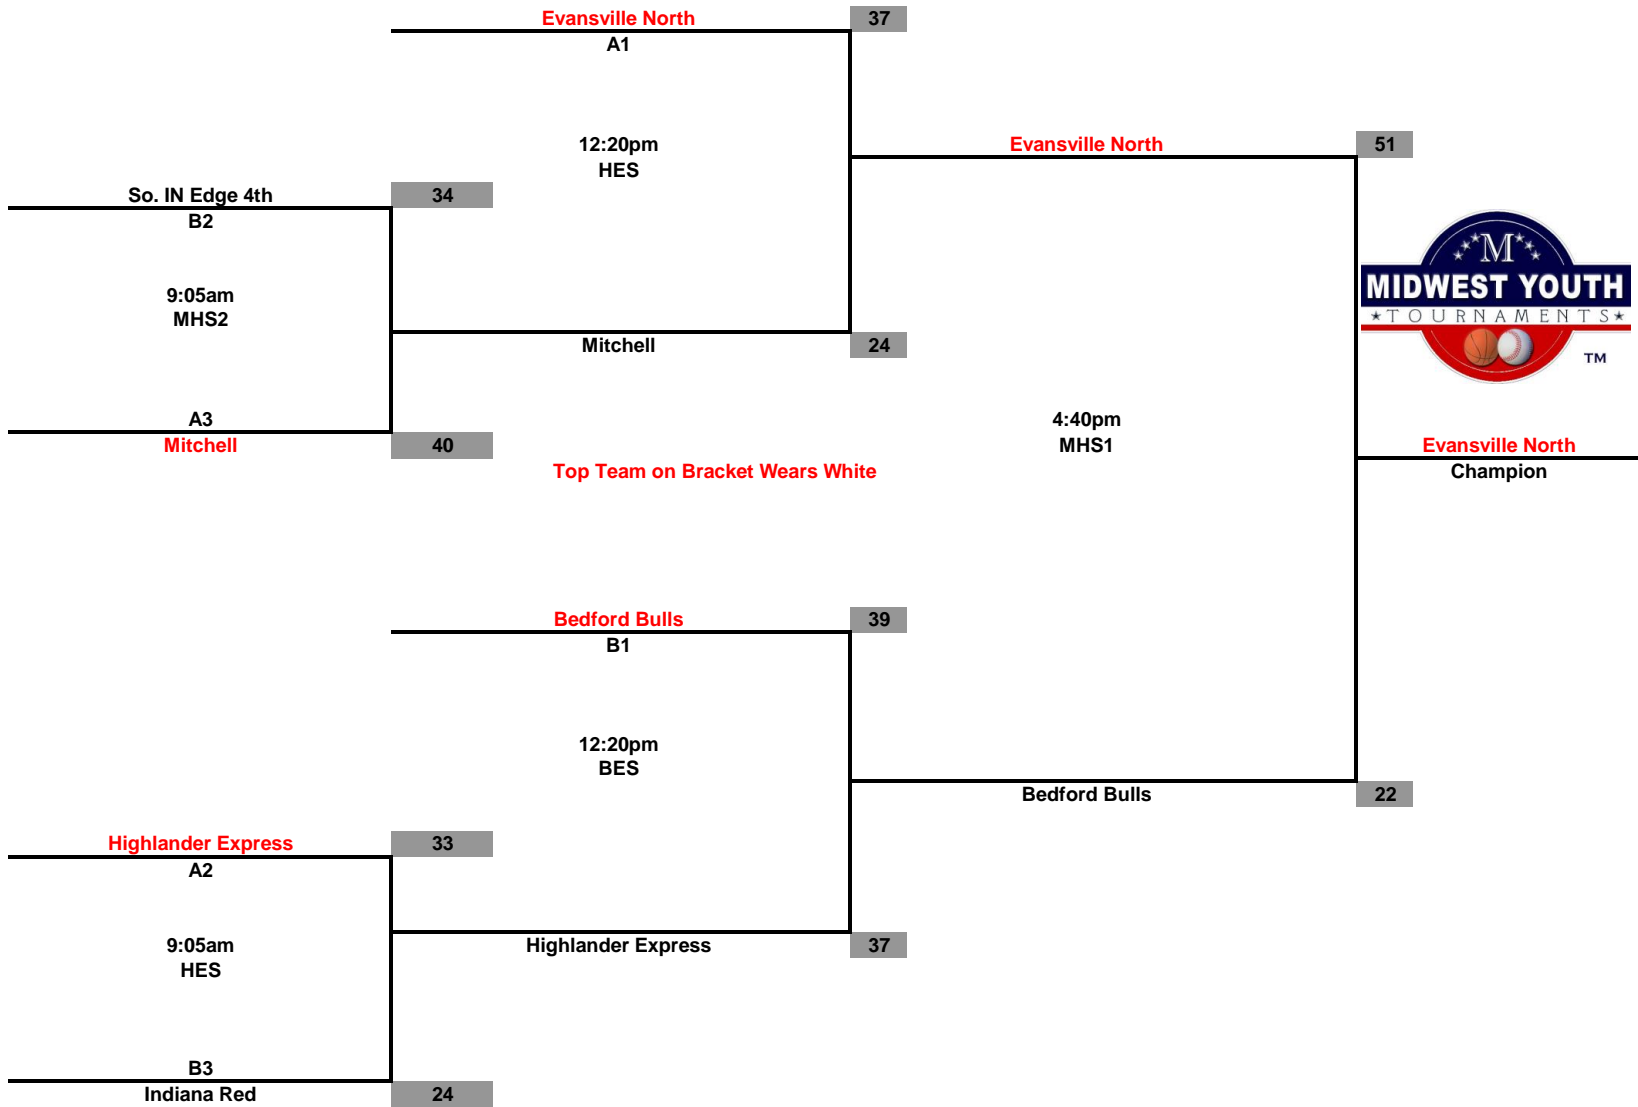

Court Legend
So. Indiana Explosion
Jan. 17-18

Court	Location
MHS1 MHS2	Mitchell High School 1000 West Bishop Blvd. Mitchell, IN 47446

BES	Burris Elementary 1755 Hancock Avenue Mitchell, IN 47446
------------	---

Top Team on Bracket Wears White

**Championship Tournament
Jan. 18, 2015**

**Midwest Youth Tournaments
So. Indiana Explosion
6th Grade Girls**

Top Team on Bracket Wears White

**Championship Tournament
Jan. 18, 2015**

**Midwest Youth Tournaments
So. Indiana Explosion
3rd Grade Boys**

Top Team on Bracket Wears White

**Championship Tournament
Jan. 18, 2015**

**Midwest Youth Tournaments
So. Indiana Explosion
4th Grade Boys**

**Championship Tournament
Jan. 18, 2015**

Midwest Youth Tournaments
So. Indiana Explosion
5th Grade Boys

Championship Tournament
Jan. 18, 2015

Midwest Youth Tournaments So. Indiana Explosion 6th Grade Boys