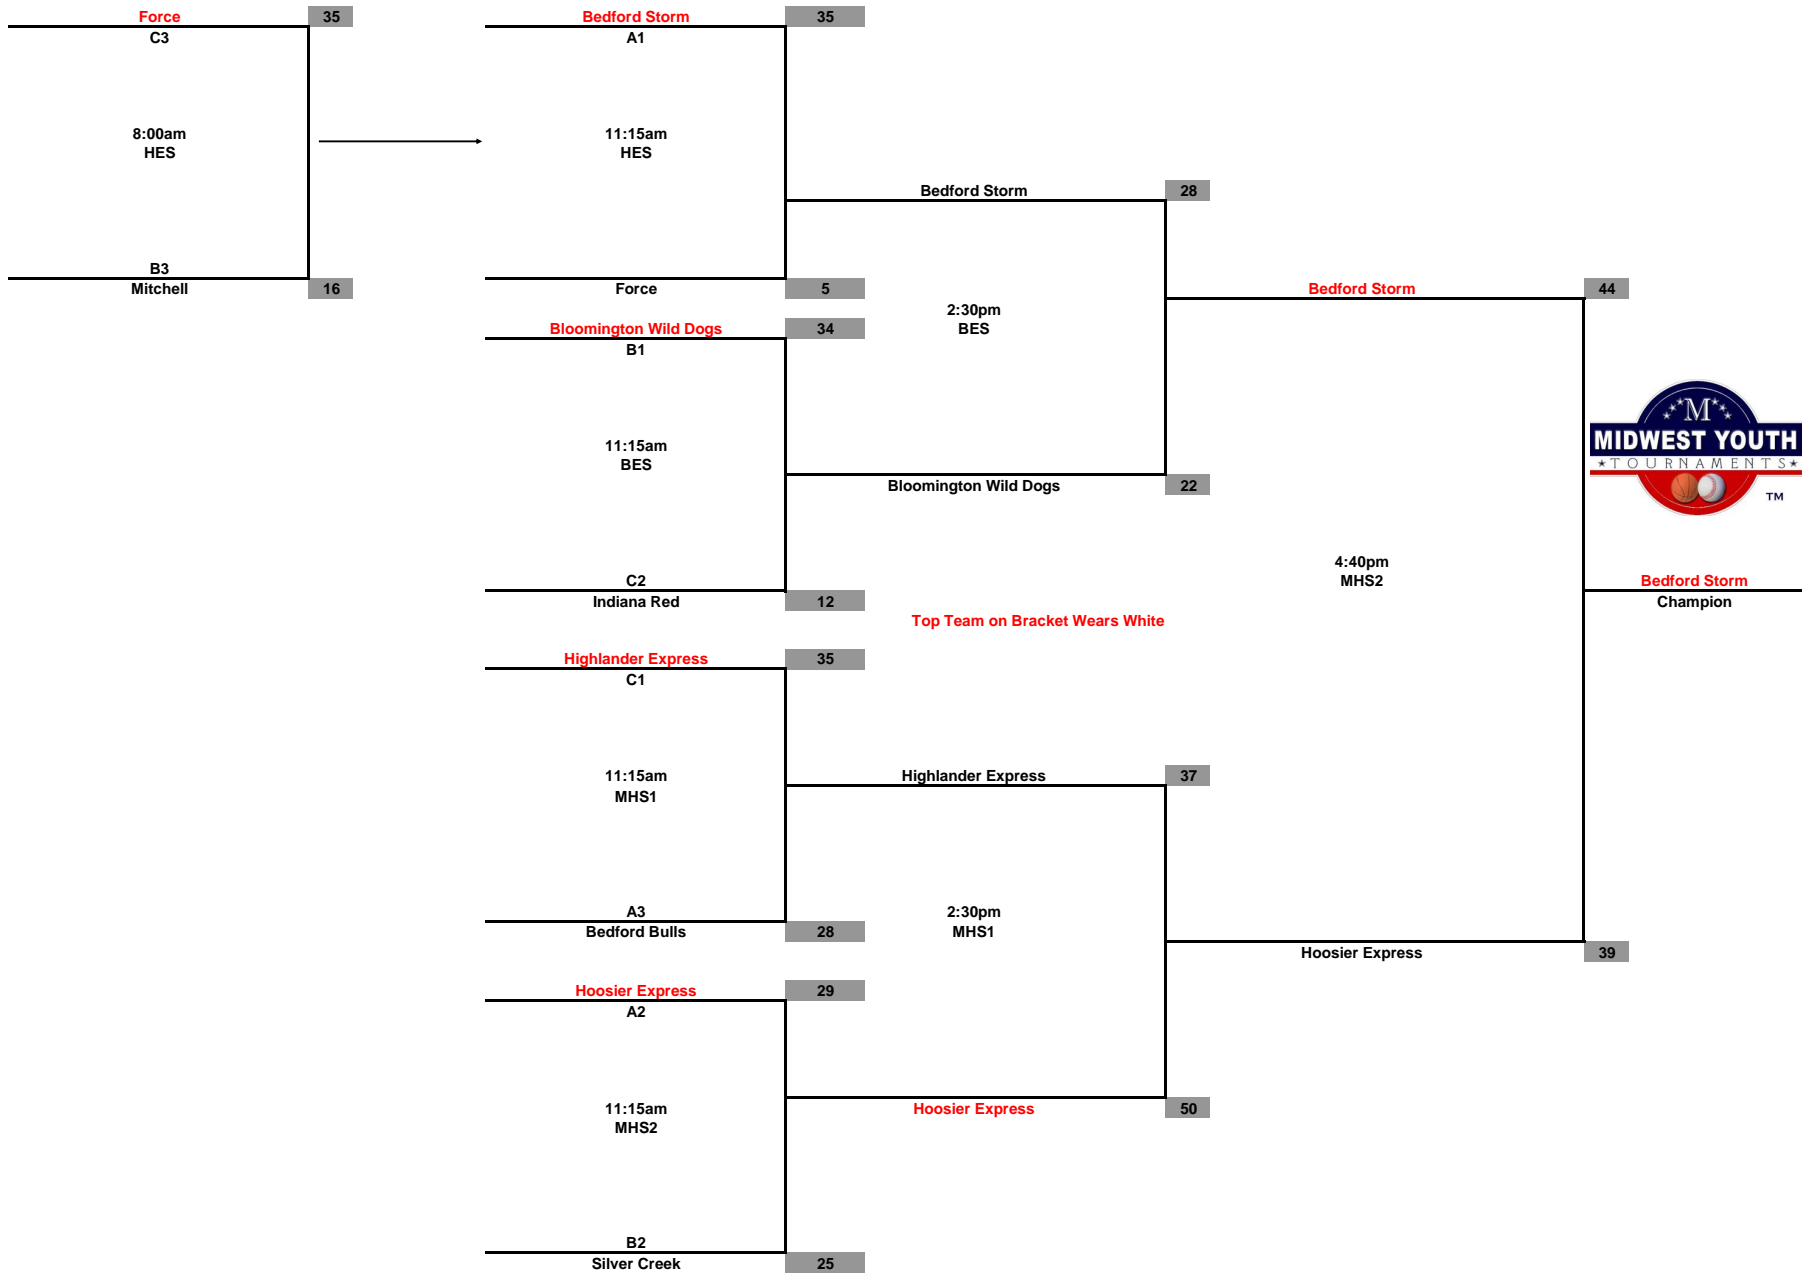

Court Legend
So. Indiana Explosion
Jan. 17-18

Court	Location
MHS1 MHS2	Mitchell High School 1000 West Bishop Blvd. Mitchell, IN 47446

BES	Burris Elementary 1755 Hancock Avenue Mitchell, IN 47446
------------	---

Top Team on Bracket Wears White

**Championship Tournament
Jan. 18, 2015**

**Midwest Youth Tournaments
So. Indiana Explosion
6th Grade Girls**

Top Team on Bracket Wears White

**Championship Tournament
Jan. 18, 2015**

**Midwest Youth Tournaments
So. Indiana Explosion
3rd Grade Boys**

Top Team on Bracket Wears White

**Championship Tournament
Jan. 18, 2015**

**Midwest Youth Tournaments
So. Indiana Explosion
4th Grade Boys**