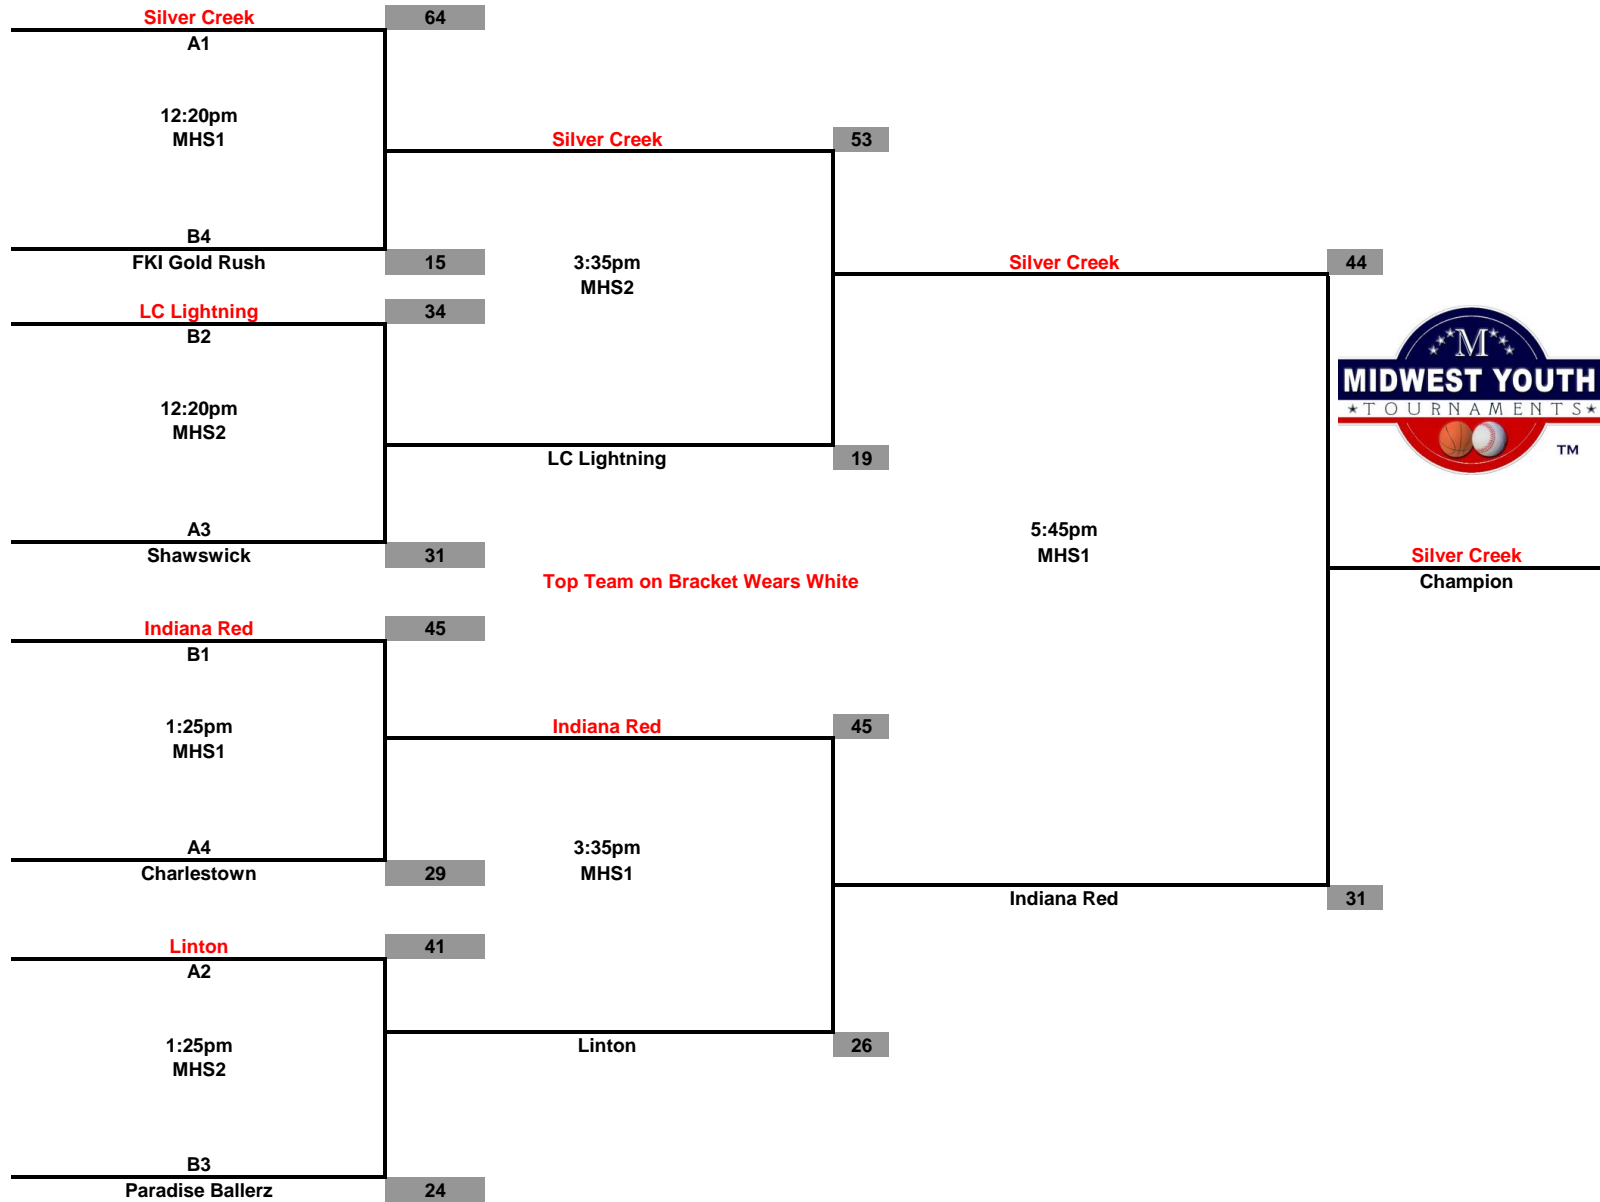

Court Legend
So. Indiana Explosion
Jan. 17-18

Court	Location
MHS1 MHS2	Mitchell High School 1000 West Bishop Blvd. Mitchell, IN 47446

BES	Burris Elementary 1755 Hancock Avenue Mitchell, IN 47446
------------	---

Top Team on Bracket Wears White

**Championship Tournament
Jan. 18, 2015**

**Midwest Youth Tournaments
So. Indiana Explosion
6th Grade Girls**

Top Team on Bracket Wears White

**Championship Tournament
Jan. 18, 2015**

**Midwest Youth Tournaments
So. Indiana Explosion
3rd Grade Boys**

Top Team on Bracket Wears White

**Championship Tournament
Jan. 18, 2015**

**Midwest Youth Tournaments
So. Indiana Explosion
4th Grade Boys**

**Championship Tournament
Jan. 18, 2015**

Midwest Youth Tournaments
So. Indiana Explosion
5th Grade Boys

Championship Tournament
Jan. 18, 2015

Midwest Youth Tournaments So. Indiana Explosion 6th Grade Boys