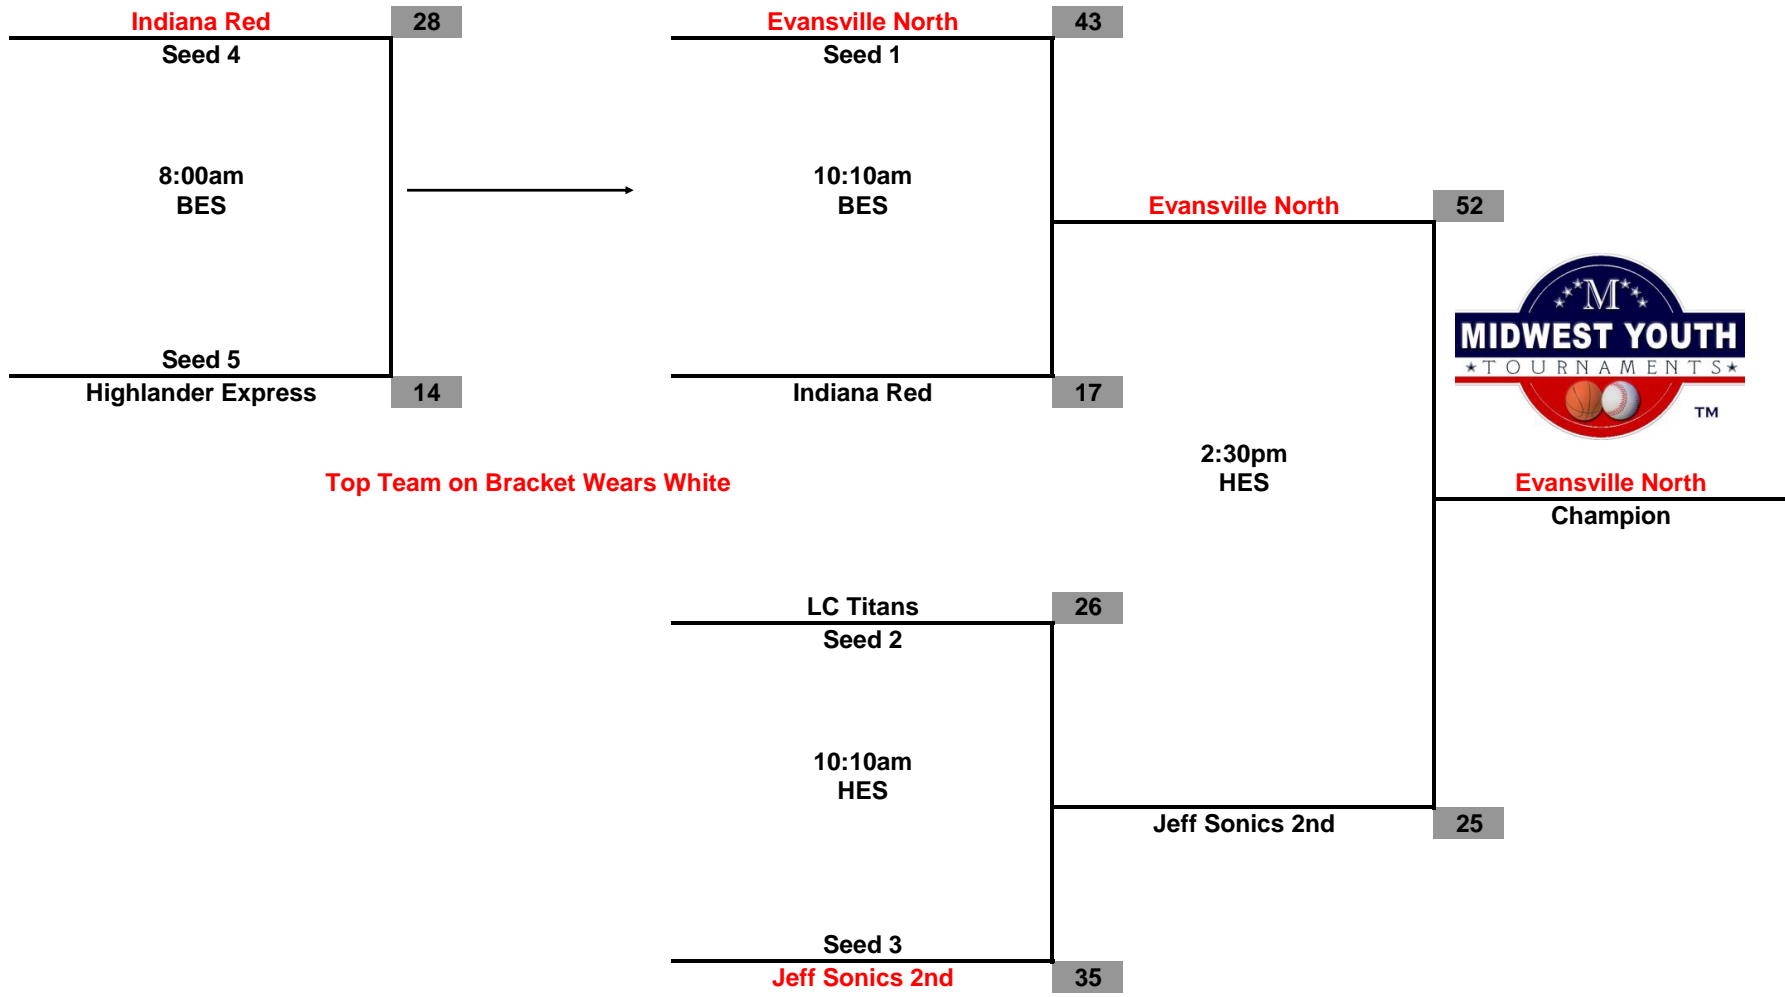

Court Legend
So. Indiana Explosion
Jan. 17-18

Court	Location
MHS1 MHS2	Mitchell High School 1000 West Bishop Blvd. Mitchell, IN 47446

BES	Burris Elementary 1755 Hancock Avenue Mitchell, IN 47446
------------	---

HES	Hatfield Elementary 1081 Teke Burton Drive Mitchell, IN 47446
------------	--

**Midwest Youth Tournaments
So. Indiana Explosion
3rd/4th Grade Girls**

**Championship Tournament
Jan. 18, 2015**

**Midwest Youth Tournaments
So. Indiana Explosion
5th Grade Girls**

Top Team on Bracket Wears White

**Championship Tournament
Jan. 18, 2015**

**Midwest Youth Tournaments
So. Indiana Explosion
6th Grade Girls**

Top Team on Bracket Wears White

**Championship Tournament
Jan. 18, 2015**

**Midwest Youth Tournaments
So. Indiana Explosion
3rd Grade Boys**

Top Team on Bracket Wears White

**Championship Tournament
Jan. 18, 2015**

**Midwest Youth Tournaments
So. Indiana Explosion
4th Grade Boys**