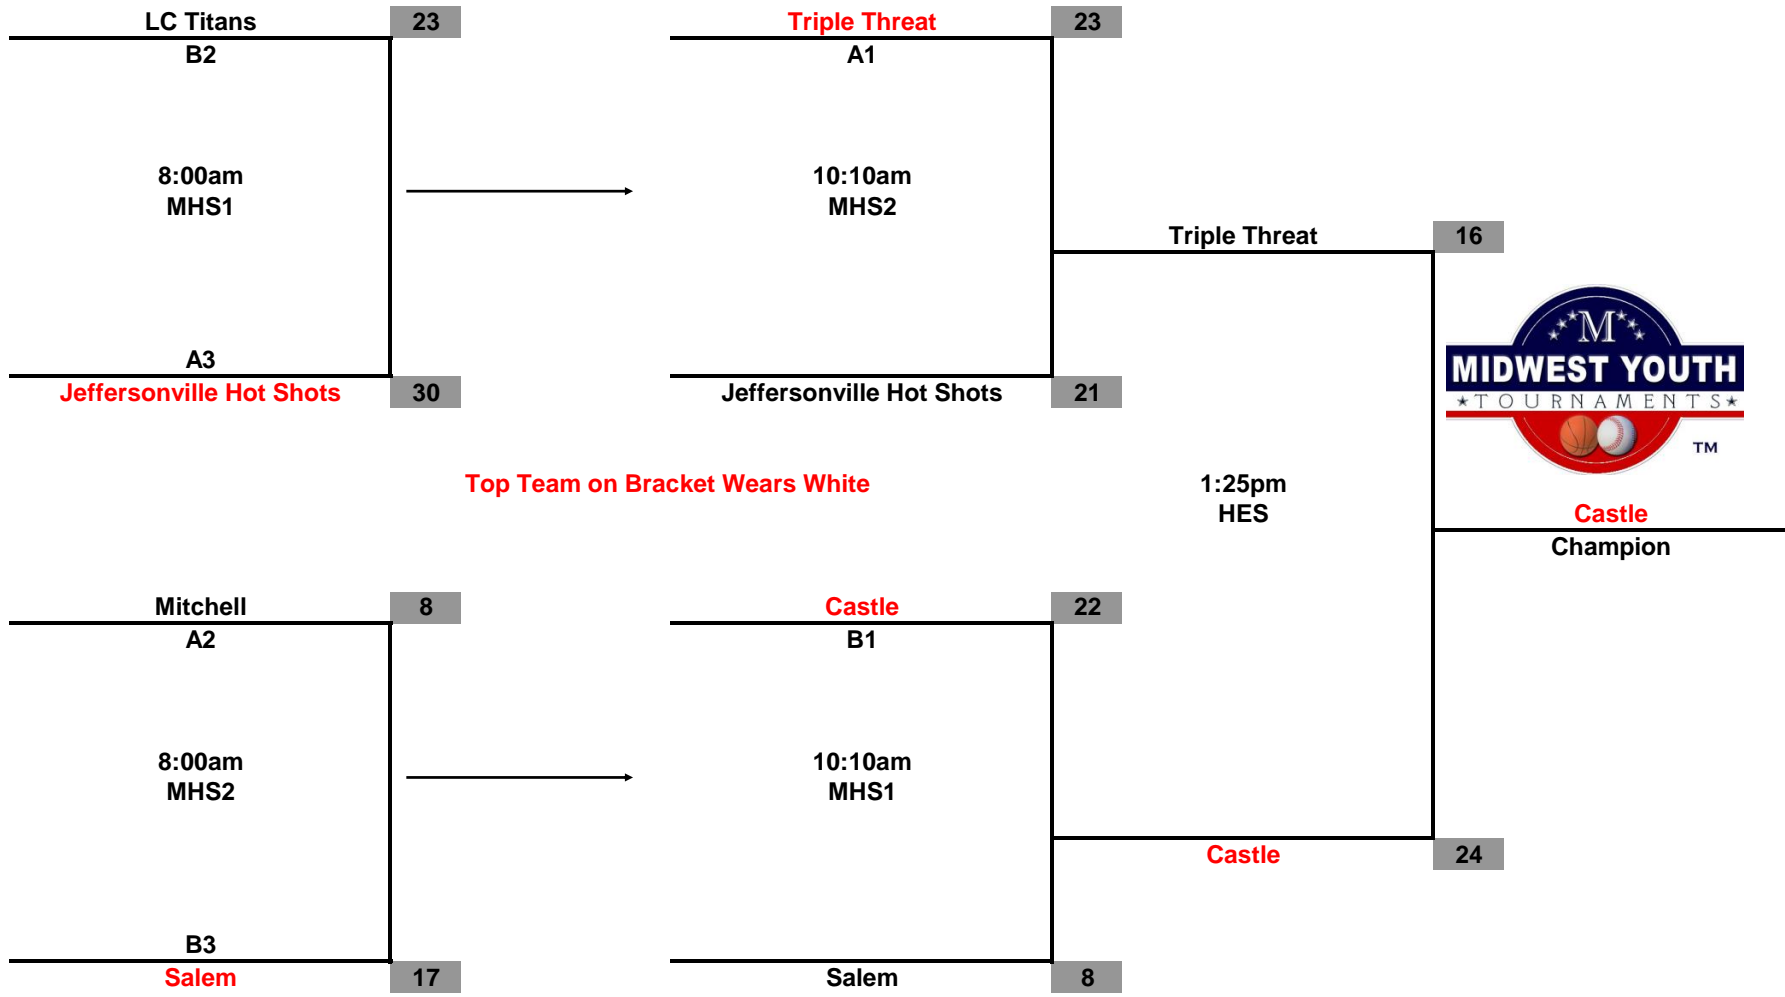

Court Legend
So. Indiana Explosion
Jan. 17-18

Court	Location
MHS1 MHS2	Mitchell High School 1000 West Bishop Blvd. Mitchell, IN 47446

BES	Burris Elementary 1755 Hancock Avenue Mitchell, IN 47446
------------	---

HES	Hatfield Elementary 1081 Teke Burton Drive Mitchell, IN 47446
------------	--

**Midwest Youth Tournaments
So. Indiana Explosion
3rd/4th Grade Girls**

**Championship Tournament
Jan. 18, 2015**

**Midwest Youth Tournaments
So. Indiana Explosion
5th Grade Girls**

Top Team on Bracket Wears White

**Championship Tournament
Jan. 18, 2015**

**Midwest Youth Tournaments
So. Indiana Explosion
6th Grade Girls**

Top Team on Bracket Wears White

**Championship Tournament
Jan. 18, 2015**

**Midwest Youth Tournaments
So. Indiana Explosion
3rd Grade Boys**

Top Team on Bracket Wears White

**Championship Tournament
Jan. 18, 2015**

**Midwest Youth Tournaments
So. Indiana Explosion
4th Grade Boys**