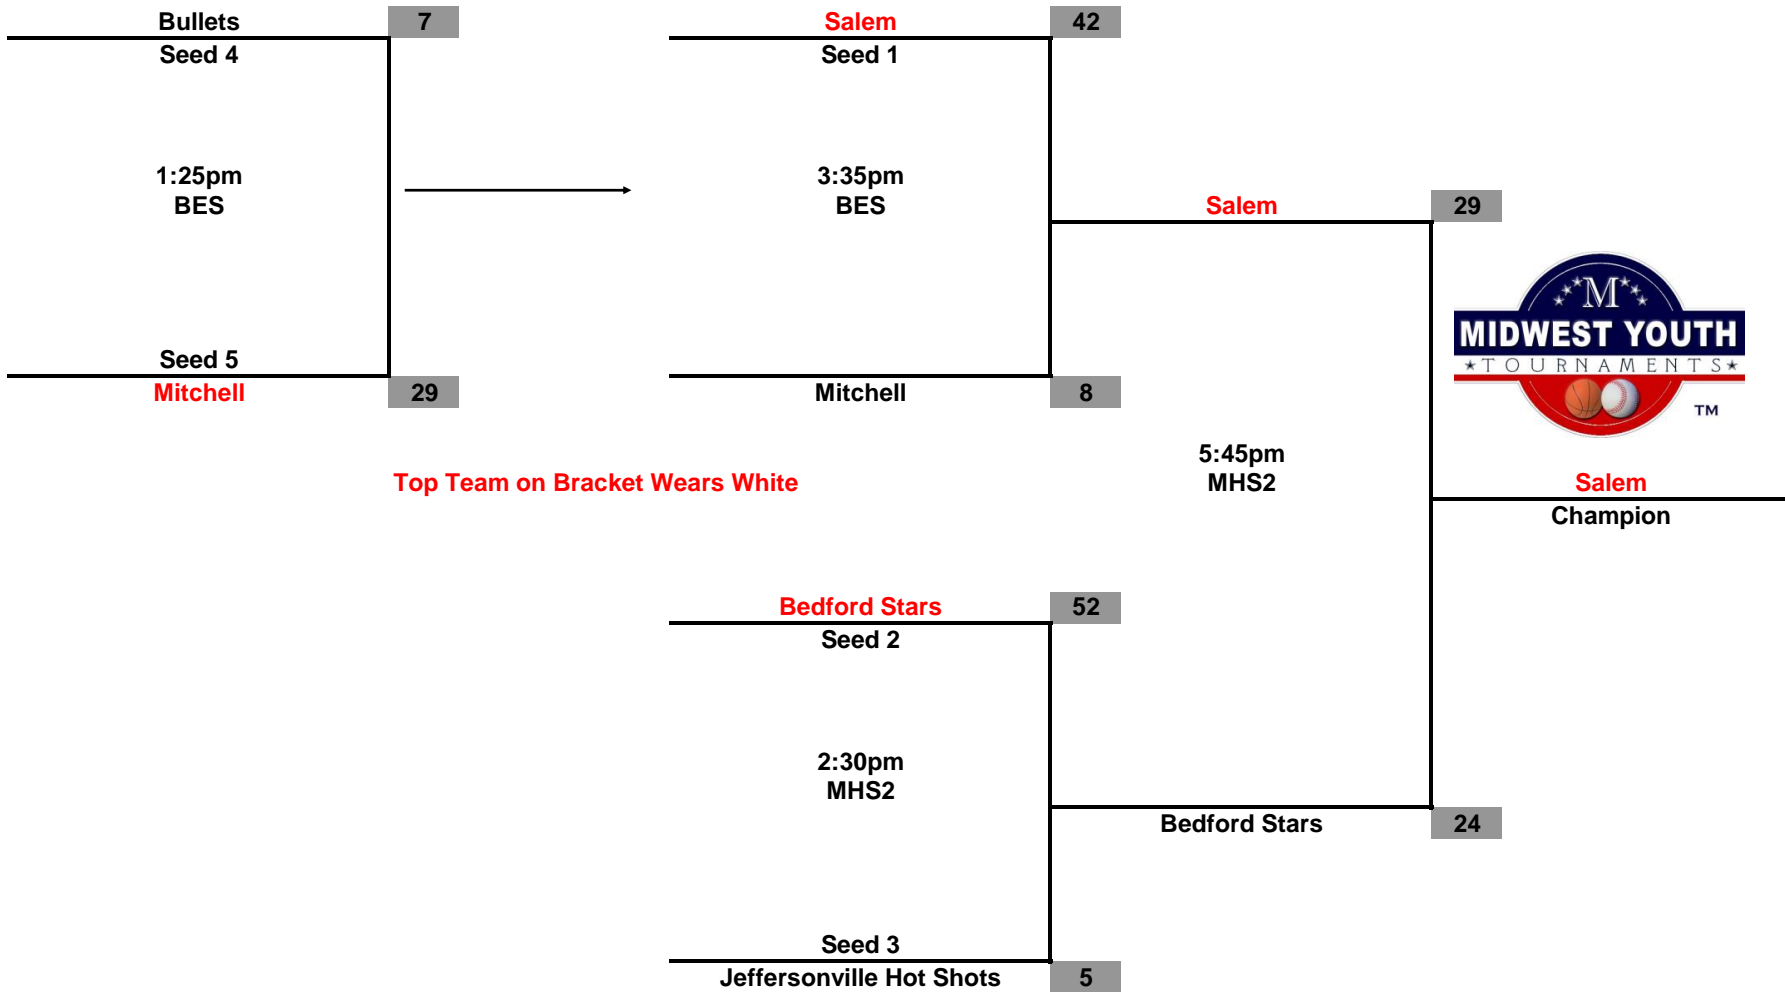

Court Legend
So. Indiana Explosion
Jan. 17-18

Court	Location
MHS1 MHS2	Mitchell High School 1000 West Bishop Blvd. Mitchell, IN 47446

BES	Burris Elementary 1755 Hancock Avenue Mitchell, IN 47446
------------	---

HES	Hatfield Elementary 1081 Teke Burton Drive Mitchell, IN 47446
------------	--

**Midwest Youth Tournaments
So. Indiana Explosion
3rd/4th Grade Girls**

**Championship Tournament
Jan. 18, 2015**

**Midwest Youth Tournaments
So. Indiana Explosion
5th Grade Girls**

Top Team on Bracket Wears White

**Championship Tournament
Jan. 18, 2015**

**Midwest Youth Tournaments
So. Indiana Explosion
6th Grade Girls**

Top Team on Bracket Wears White

**Championship Tournament
Jan. 18, 2015**

**Midwest Youth Tournaments
So. Indiana Explosion
3rd Grade Boys**

Top Team on Bracket Wears White

**Championship Tournament
Jan. 18, 2015**

**Midwest Youth Tournaments
So. Indiana Explosion
4th Grade Boys**