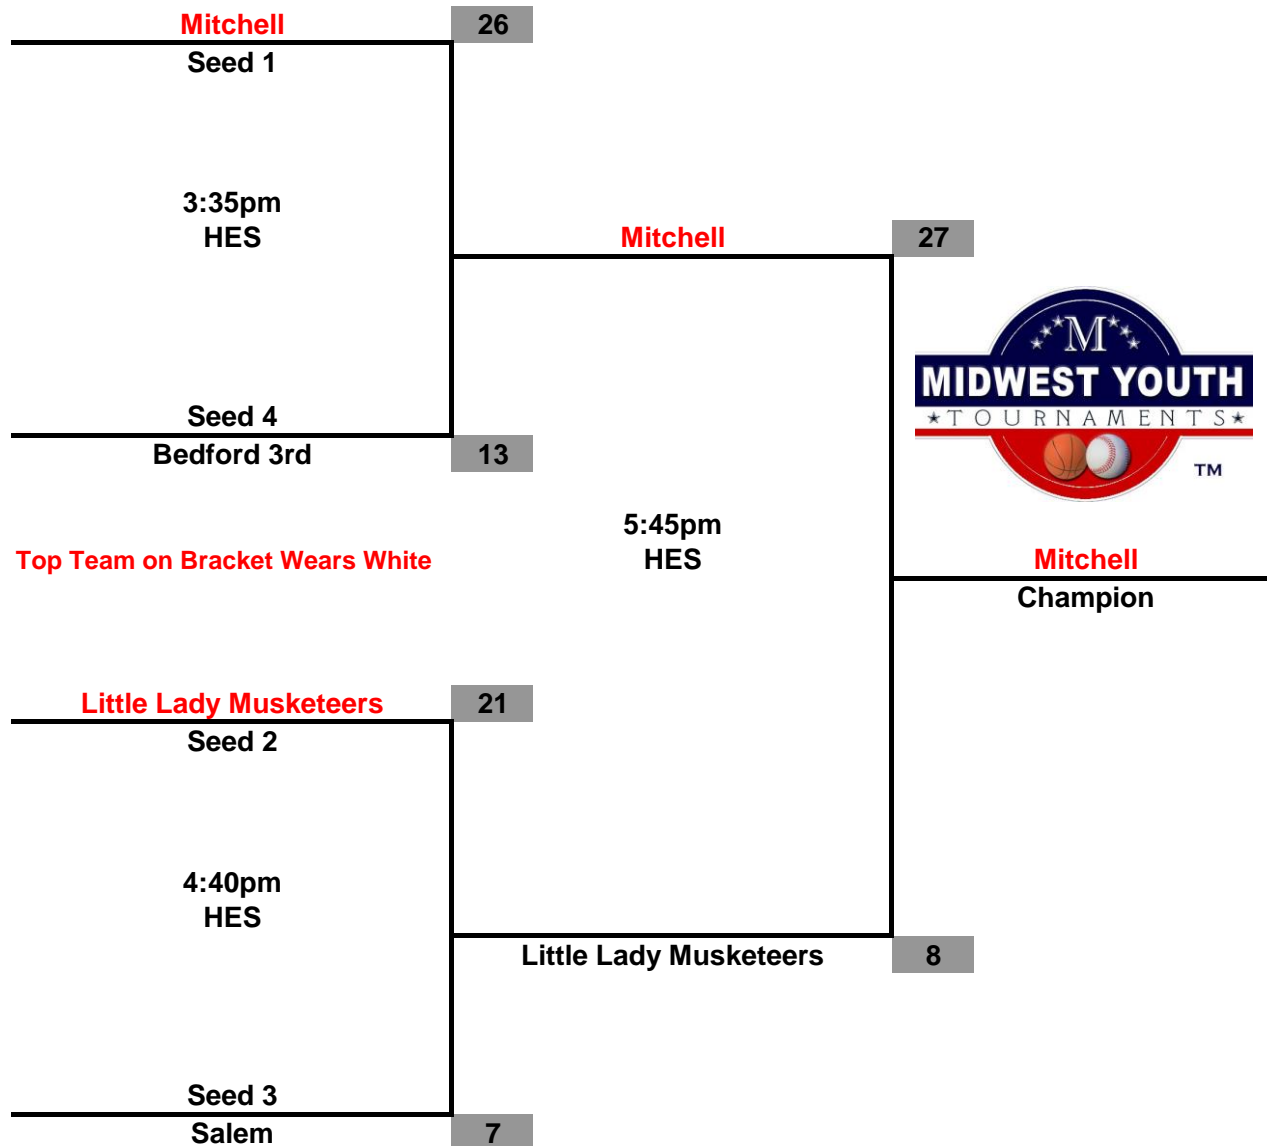

Court Legend
So. Indiana Explosion
Jan. 17-18

Court	Location
MHS1 MHS2	Mitchell High School 1000 West Bishop Blvd. Mitchell, IN 47446

BES	Burris Elementary 1755 Hancock Avenue Mitchell, IN 47446
------------	---

HES	Hatfield Elementary 1081 Teke Burton Drive Mitchell, IN 47446
------------	--

**Midwest Youth Tournaments
So. Indiana Explosion
3rd/4th Grade Girls**

**Championship Tournament
Jan. 18, 2015**

**Midwest Youth Tournaments
So. Indiana Explosion
5th Grade Girls**

Top Team on Bracket Wears White

**Championship Tournament
Jan. 18, 2015**

**Midwest Youth Tournaments
So. Indiana Explosion
6th Grade Girls**

Top Team on Bracket Wears White

**Championship Tournament
Jan. 18, 2015**

**Midwest Youth Tournaments
So. Indiana Explosion
3rd Grade Boys**

Top Team on Bracket Wears White

**Championship Tournament
Jan. 18, 2015**

**Midwest Youth Tournaments
So. Indiana Explosion
4th Grade Boys**